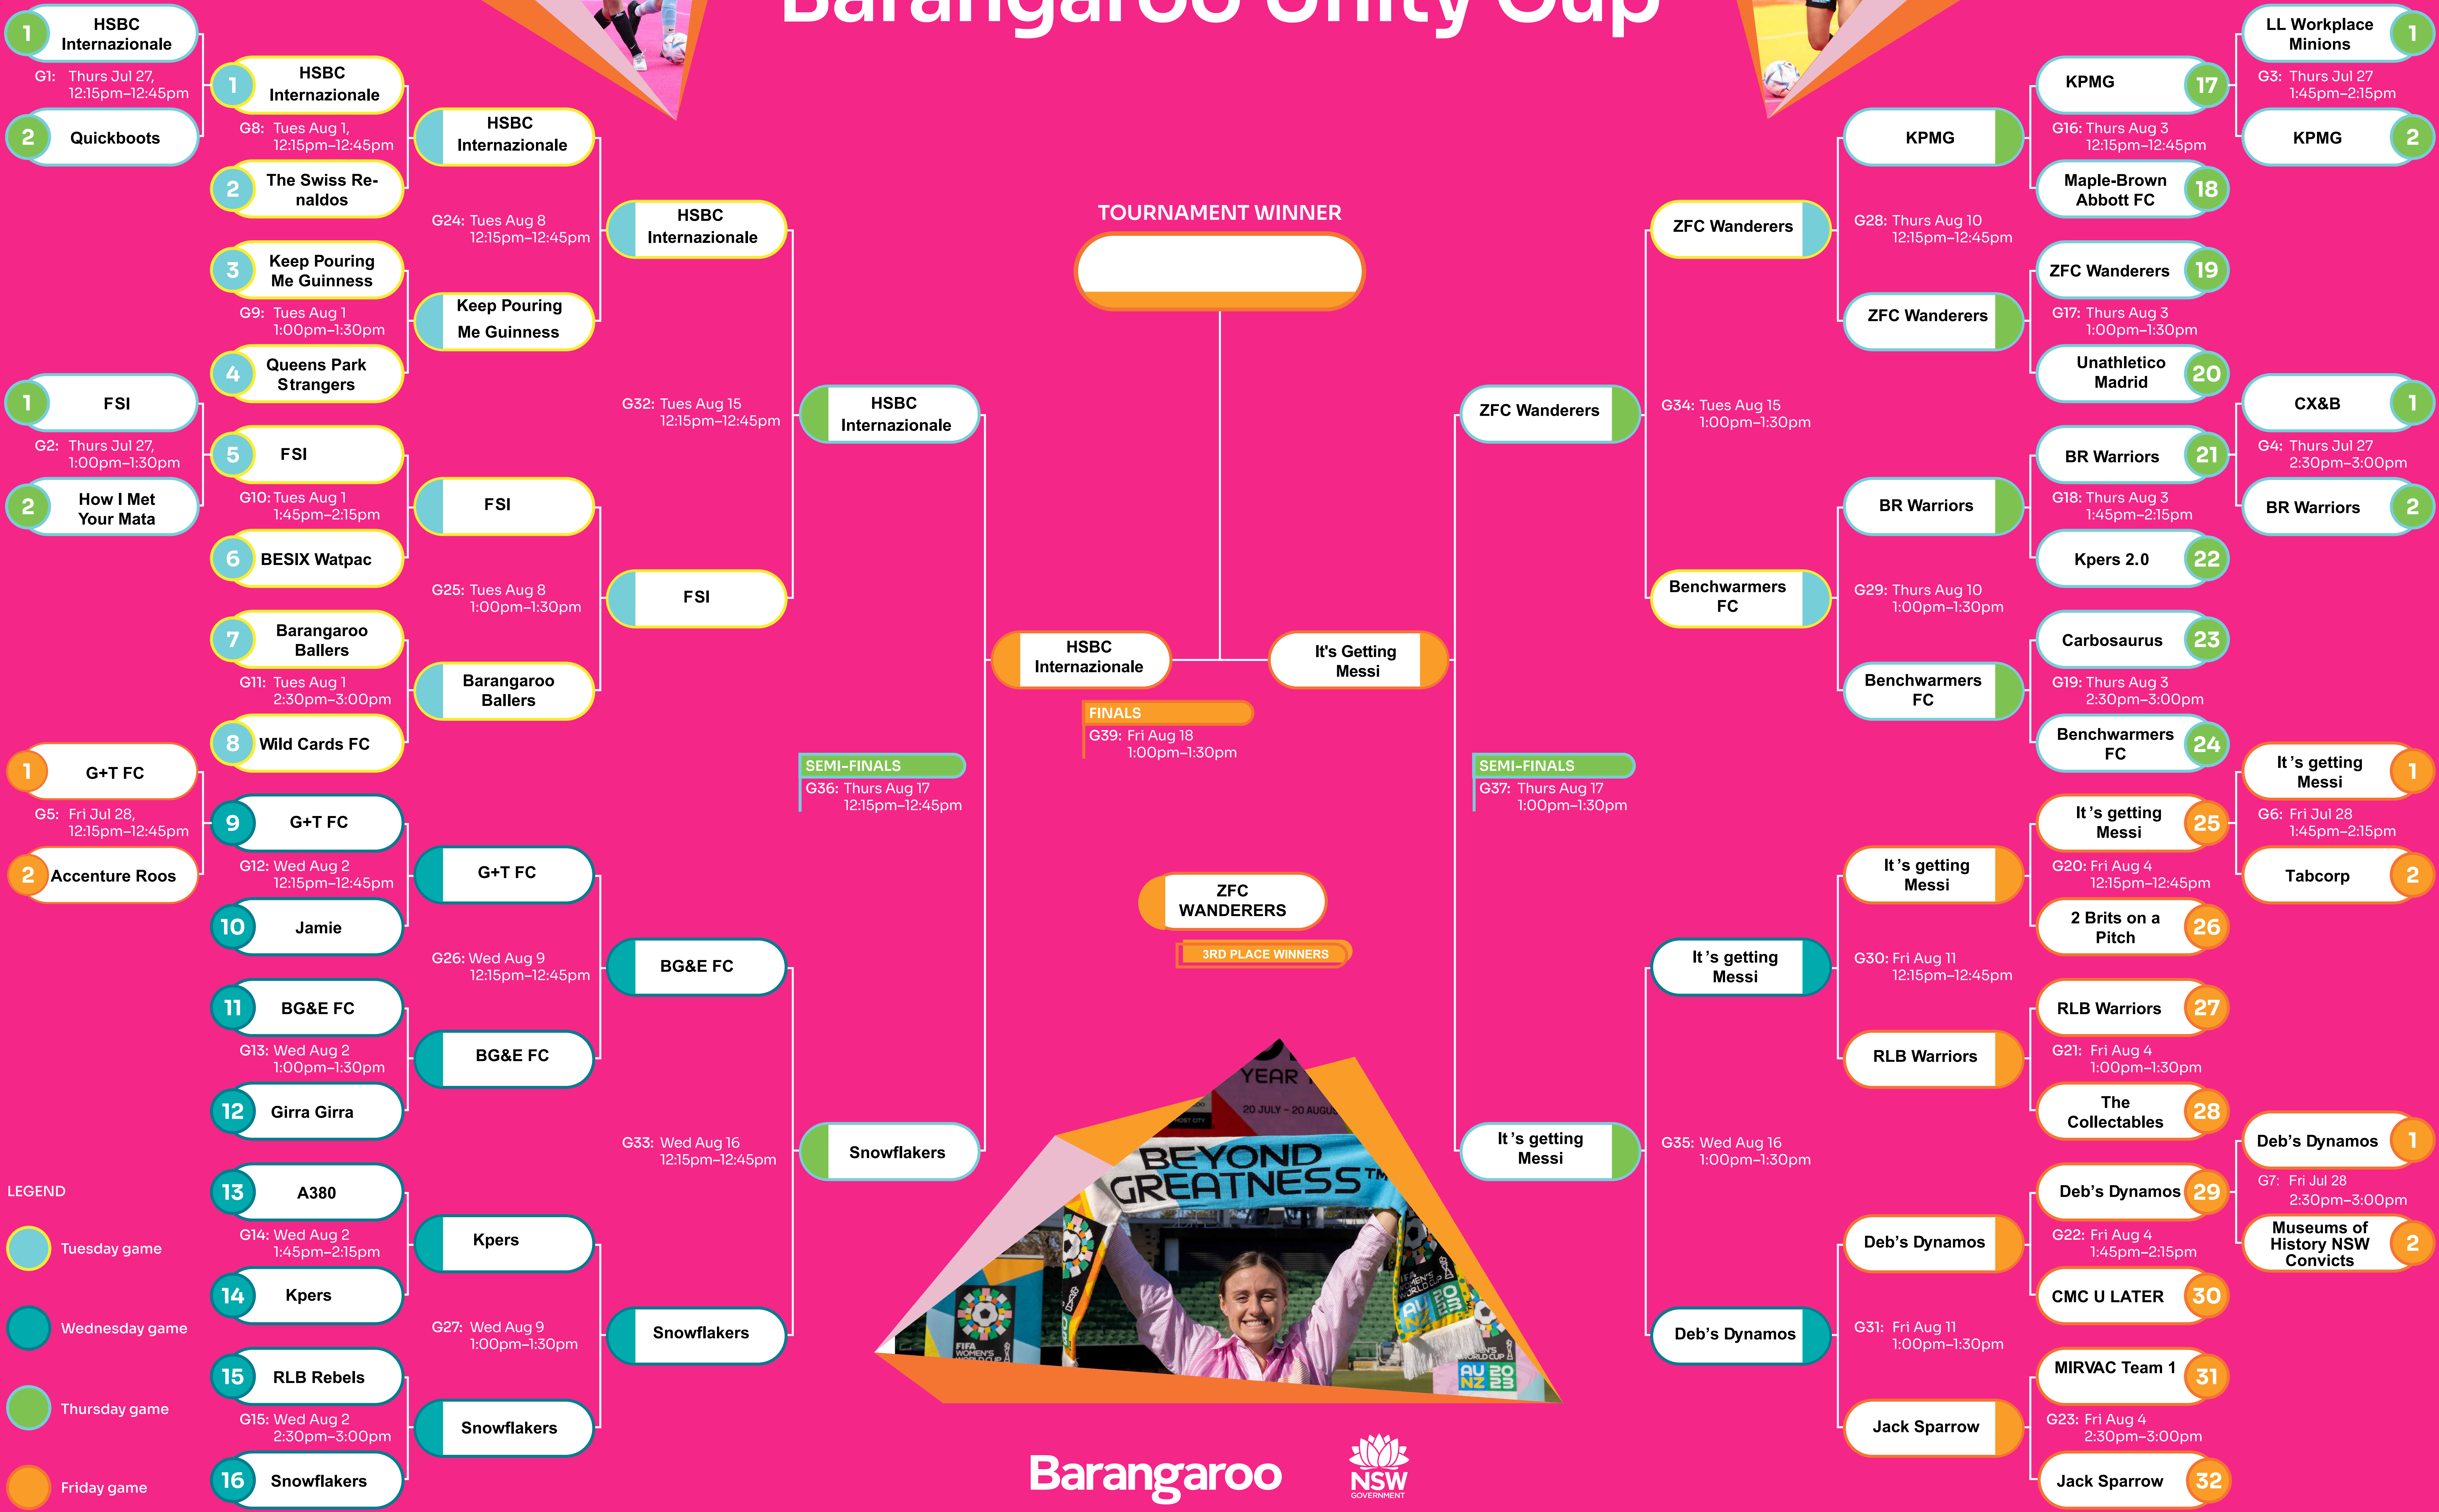

FIFA WOMEN'S WORLD CUP AU·NZ·2023™

Barangaroo Unity Cup

- LEGEND**
- Tuesday game
 - Wednesday game
 - Thursday game
 - Friday game

Place Management NSW reserves the right to change/reschedule any of the game times subject to weather or other unknown factors.